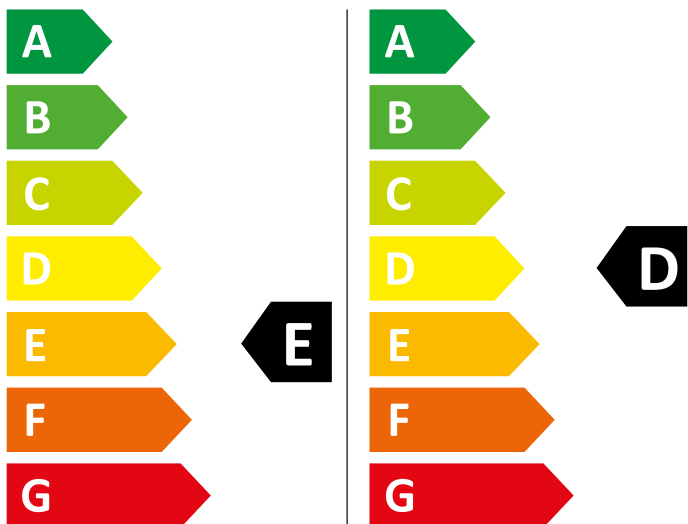

ENERG

WHIRLPOOL

BI WDWG 751482 EU N

324 kWh/100

69 kWh/100

5,0 kg

7,0 kg

66 L